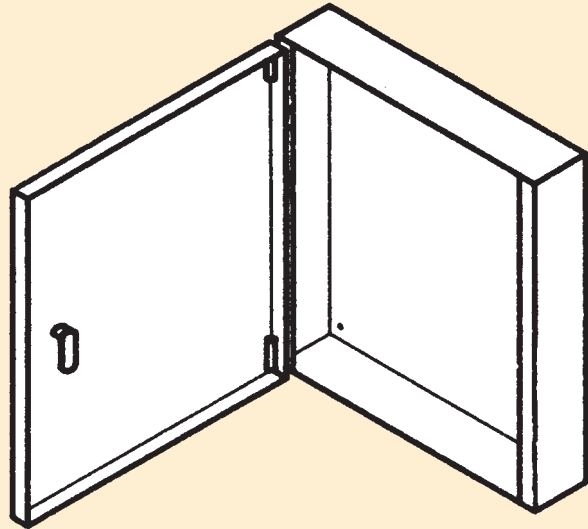


SecuriBox

The Ritherdon SecuriBox is intended for use by the Hotel and Catering Industry for installation in bedrooms as a safe storage place for guests' medium value articles or items of a confidential nature.

The unit is easily and securely fixed to a wall surface or even a bedroom worktop, or can be enclosed in an existing cupboard or wardrobe. It is designed so that it can be fixed back against a wall without affecting the angle to which it can be opened, thus ensuring that no gaps result which would cause room cleaning difficulties. The SecuriBox is of fully-welded steel construction and is attractively powder painted for added durability.

Sheet metal enclosure specialists

SecuriBox

Fully welded construction from 1.5mm thick steel

Powder painted finish for extra durability

Standard finish beige with blue screening but available in customised colours for larger orders

Supplied individually boxed

Easily fitted by hotel's own maintenance staff

Each unit supplied with two keys

Key captive in lock when door open

Keys have 2000 differs

Differently-styled SecuriBoxes also available to customers' own designs for larger orders