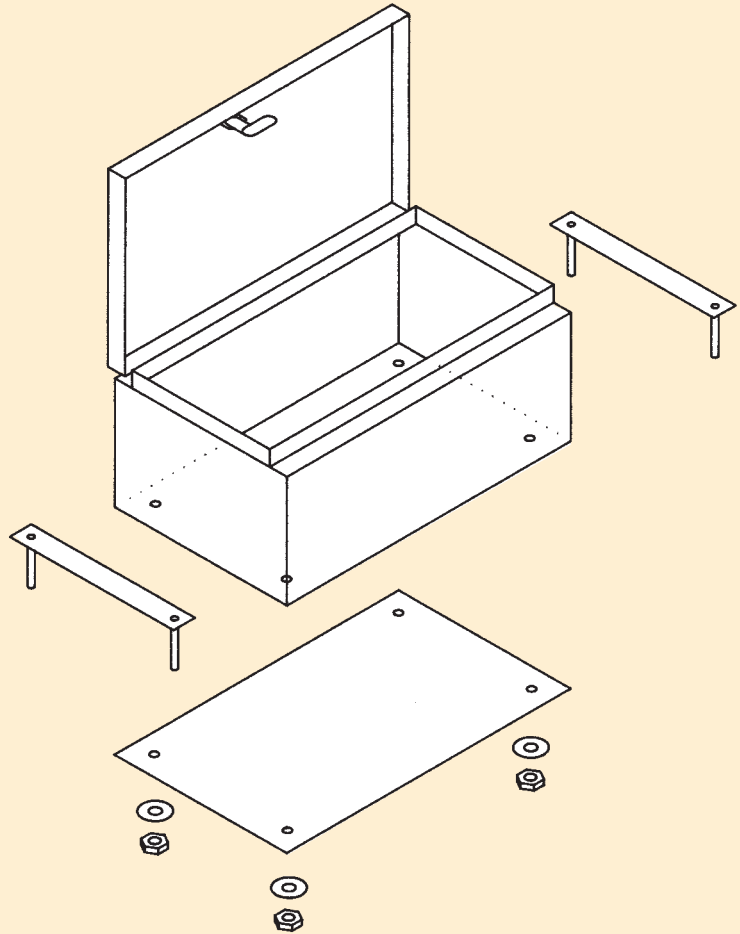

The SecuriBox is easily and securely fitted to the floor or any other structural item. It is manufactured from Zintec with a fully welded construction and attractively finished in beige epoxy powder paint with blue screen printing. The fitting of a security lock with 2000 key variants completes the SecuriBox design.

Installation is easily within DIY capabilities as the SecuriBox is supplied with reinforcing plate and all the fixings that are required.

RITHERDON

Sheet metal enclosure specialists

Leisure SecuriBox

Fully welded construction from 1.5mm thick Zintec

Locks and keys have 2000 variations

	Length (mm)	Width (mm)	Depth (mm)
Leisure SecuriBox	330	200	130 (135 to top of lock)

Sheet metal enclosure specialists

Ritherdon & Co. Limited

Lorne Street
Darwen
Lancashire BB3 1QW
Tel: 01254 819100
Fax: 01254 819101
E-mail: sales@ritherdon.co.uk
Web: www.ritherdon.co.uk/